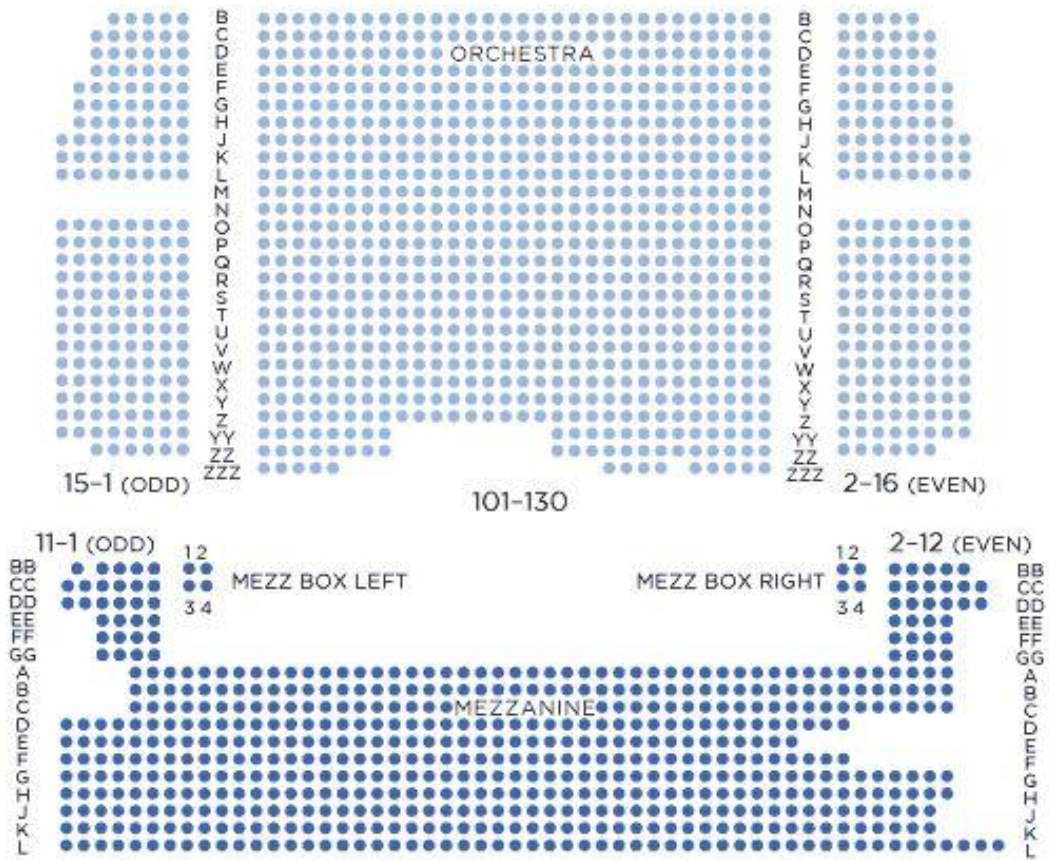

MINSKOFF THEATRE

STAGE

Front Mezzanine Row AA Overhangs Orchestra Row P

This map is subject to change